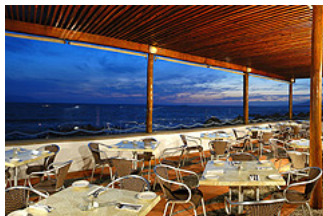

"NH Krystal Puerto Vallarta is a 25 acre hacienda style property with 2.5 miles of golden beachfront, beautiful Colonial architecture, cobblestone streets, Mexican aqueducts, 3 large pools and over 40 bubbling fountains. Release all of your stress the moment you step into the spacious lobby, featuring its own fountain and cupula-style ceiling. With its refreshing atmosphere and extraordinary service, you will truly experience the sensation of being in a real Mexican Hacienda. The unique combination of rooms, services, and facilities allow the NH Krystal Vallarta to be "Three Hotels in One". With rooms ranging from spacious Family Rooms to romantic private Villa Suites, and a selection of delectable restaurants, leisure guests are able to relax on their perfect vacation. Meanwhile, business clients are able to enjoy the complimentary Continental Breakfast, daily hors d'œuvres, and guaranteed WiFi provided by the Superior Rooms. Finally, groups and conventions are able to hold their ideal event with 2000 sq. feet of meeting & banquet facilities, many beautiful public areas, and over 500 guestrooms for their attendees. Enjoy the Mexican hospitality just north of the magical Puerto Vallarta downtown, right in the heart of the Hotel and commercial areas. "

Restaurant Las Velas

Las Velas

An open-air restaurant with spectacular views of the Banderas Bay. The restaurant serves a buffet breakfast, lunch and dinner with an extensive variety of sea food and Mexican dishes. Opening hours 1pm-5pm and from 6pm.

Type of Cuisine

Sea food, international and Mexican food

Average price

25USD

Services

Capacity for 250 guests

Meetings & Events

For groups, meetings and conventions, NH Krystal Puerto Vallarta has 10 spacious meeting rooms, Seven Columns area, many gardens and areas where specialized personnel offers the finest attention to groups up to 2000 people. Also available the Crazy Crab Beach Club.