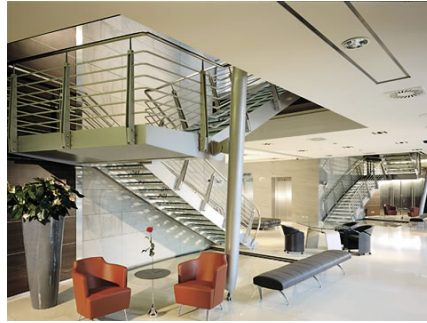

NH Laguna Palace

Viale Ancona, 2, Venice Mestre (Italy) | Tel: +39 041 8296111 | Fax: +39 041 8296112
Reservations: nhlagunapalace@nh-hotels.com Sales department: nhlagunapalace@nh-hotels.com