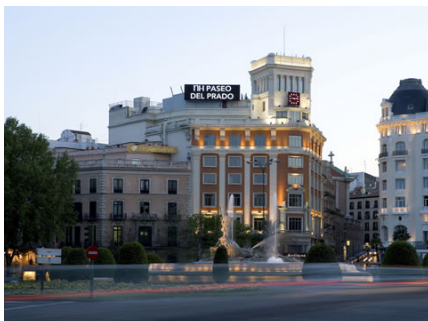

Plaza Cánovas del Castillo, 4, Madrid (Spain) | Tel: +34 913302400 | Fax: +34 914292887

Reservations: nhpaseodelprado@nh-hotels.com Sales department: nhpaseodelprado@nh-hotels.com